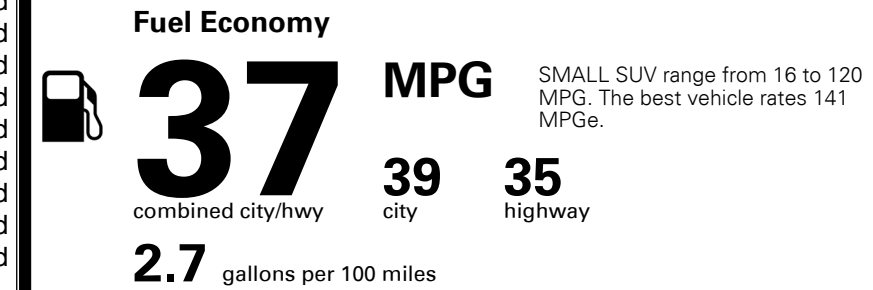

EPA DOT Fuel Economy and Environment

Gasoline Vehicle

You save
$2,000
in fuel costs
over 5 years
compared to the
average new vehicle.

Annual fuel cost
$1,100