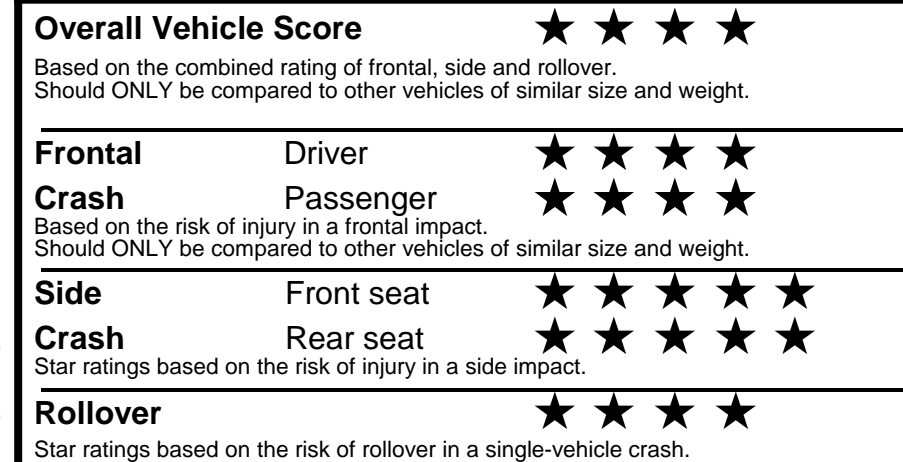

GOVERNMENT 5-STAR SAFETY RATINGS

Star ratings range from 1 to 5 stars (★★★★★) with 5 being the highest.
Source: National Highway Traffic Safety Administration (NHTSA).
www.safercar.gov or 1-888-327-4236

Manufacturer's suggested retail price includes Manufacturer's recommended pre-delivery service. License and title fees, state and local taxes and other dealer installed options and accessories are not included in the manufacturer's suggested retail price.

PARTS CONTENT INFORMATION

FOR VEHICLES IN THIS CAR LINE U.S./CANADIAN
PARTS CONTENT: 0 %

MAJOR SOURCES OF FOREIGN PARTS:
KOREA: 90%

NOTE: PARTS CONTENT DOES NOT INCLUDE FINAL ASSEMBLY, DISTRIBUTION, OR OTHER NON-PARTS COSTS.

FOR THIS VEHICLE
FINAL ASSEMBLY POINT:
HWASUNG, KOREA

COUNTRY OF ORIGIN

ENGINE: KOREA
TRANSMISSION: KOREA