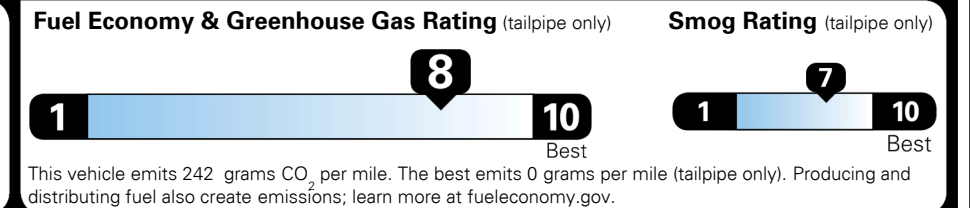

Actual results will vary for many reasons, including driving conditions and how you drive and maintain your vehicle. The average new vehicle gets 27 MPG and costs $7,500 to fuel over 5 years. Cost estimates are based on 15,000 miles per year at $ 2.70 per gallon. MPGe is miles per gasoline gallon equivalent. Vehicle emissions are a significant cause of climate change and smog.

fuel economy.gov

Calculate personalized estimates and compare vehicles