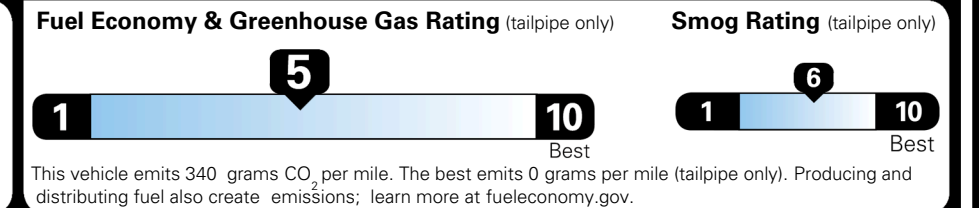

EPA DOT Fuel Economy and Environment

Gasoline Vehicle

Fuel Economy

26 MPG
combined city/hwy

24 MPG
city

30 MPG
highway

3.8 gallons per 100 miles

SMALL SUVs range from 14 to 138 MPG. The best vehicle rates 146 MPGe.

You spend $1,000 more in fuel costs over 5 years compared to the average new vehicle.

Annual fuel cost $1,800