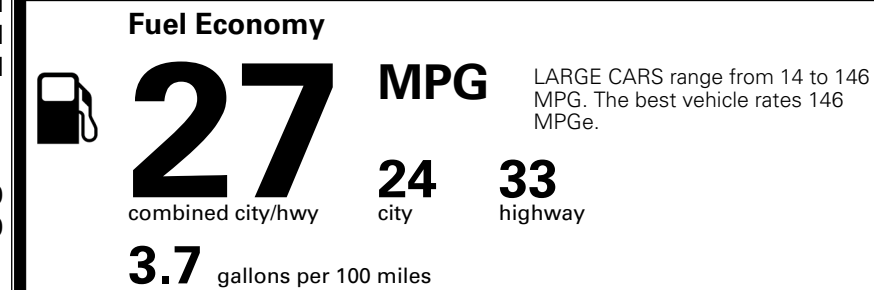

WARRANTY

10 Year/100,000 Mile Limited Powertrain Warranty
5 Year/60,000 Mile Limited Basic Warranty
5 Year/60,000 Mile Roadside Assistance

MANUFACTURER'S SUGGESTED RETAIL PRICE ▶

$ 30,090.00

COMPARE GT-LINE AWD FEATURES

Added to/in place of standard GT-Line FWD features
- All-Wheel Drive
- Heated Steering Wheel

Included
Included
Included

ADDITIONAL INSTALLED EQUIPMENT:

(In addition to or in place of standard features)
Snow White Pearl Paint
GT-Line Premium Package
- Panoramic Sunroof w/ Power Sunshade
- LED Interior Lighting
- Bose Premium Audio w/Active Sound Design
- 18" Black Finished Alloy Wheels, Unique Design
Carpeted Floor Mats
Auto-Dimming Mirror w/ HomeLink™

$495.00
$2,200.00

$200.00
$350.00

MSRP INCLUDING OPTIONS

$ 33,335.00

INLAND FREIGHT AND HANDLING

$ 1,245.00

TOTAL MANUFACTURER'S SUGGESTED RETAIL PRICE ▶

$ 34,580.00

TOTAL ADDITIONAL WEIGHT: 8.7

*Additional terms and conditions apply.

**Kia Connect may be currently unavailable for some Model Year 2022 and newer vehicles sold or purchased in Massachusetts; please see owners.kia.com for more information.

NOTE: When you purchase this vehicle, Kia America, Inc. collects personal information you provide to the dealership. For information on our collection and use of personal information and your rights, please see our Privacy Policy on www.kia.com.

EPA DOT Fuel Economy and Environment

Gasoline Vehicle

You spend
$750
more in fuel costs
over 5 years
compared to the
average new vehicle.

Annual fuel cost
$1,850