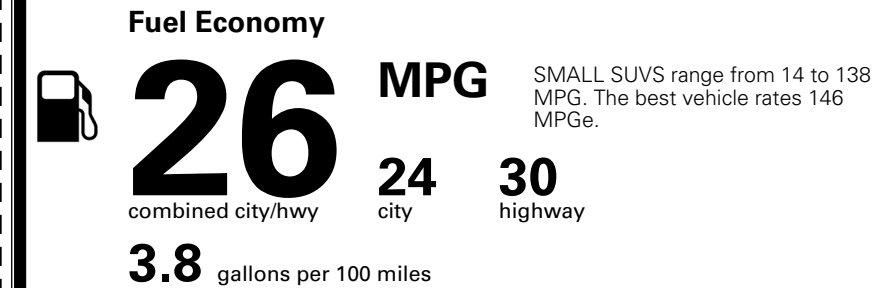

\$ 1,495.00

TOTAL MANUFACTURER'S SUGGESTED RETAIL PRICE ▶

\$ 35,105.00

EPA DOT Fuel Economy and Environment

Gasoline Vehicle

You spend \$1,000 more in fuel costs over 5 years compared to the average new vehicle.