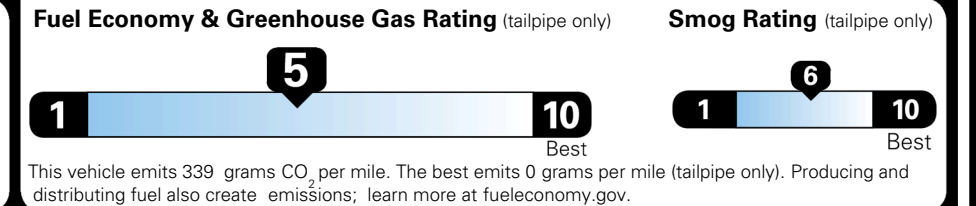

TOTAL ADDITIONAL WEIGHT: 10.0

EPA DOT Fuel Economy and Environment

Gasoline Vehicle

You spend \$1,000 more in fuel costs over 5 years compared to the average new vehicle.

Annual fuel cost \$1,900

Actual results will vary for many reasons, including driving conditions and how you drive and maintain your vehicle. The average new vehicle gets 29 MPG and costs \$8,500 to fuel over 5 years. Cost estimates are based on 15,000 miles per year at \$ 3.30 per gallon. MPGe is miles per gasoline gallon equivalent. Vehicle emissions are a significant cause of climate change and smog.