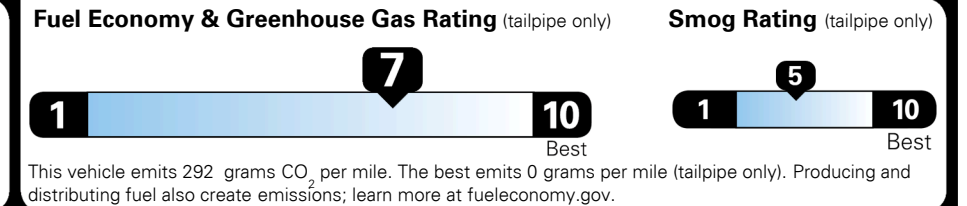

EPA DOT Fuel Economy and Environment

Gasoline Vehicle

Fuel Economy
31 MPG MIDSIZE CARS range from 14 to 136 MPG. The best vehicle rates 136 MPGe.
27 city 37 highway
3.2 gallons per 100 miles

You save $750
in fuel costs over 5 years compared to the average new vehicle.

Annual fuel cost $1,250